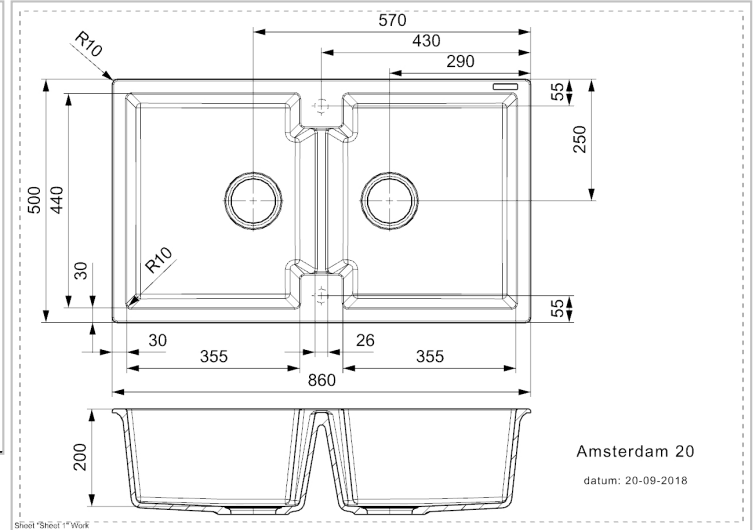

REGINOX

Amsterdam 20 Grey Silvery

Additional Information

Depth	200 mm / 200 mm
SKU	R31018
Outlet	3.5" outlet
Cabinet size	900 mm
Type sink	Double bowl
Size sink	355 x 440 / 355 x 440 mm
Total dimension	860 x 500 mm
Installation method	Undermount, Inset
Packaging	Box