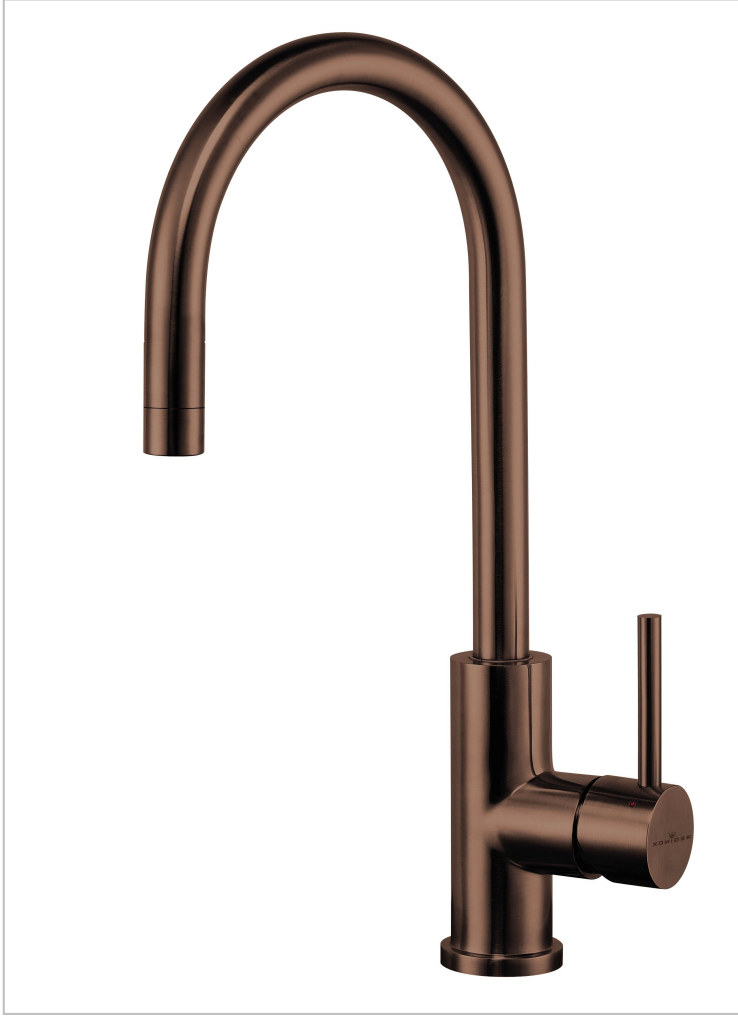

REGINOX

Cano Copper

Additional Information

Material	Brushed Nickel
SKU	R30493
Type	Single-handle tap