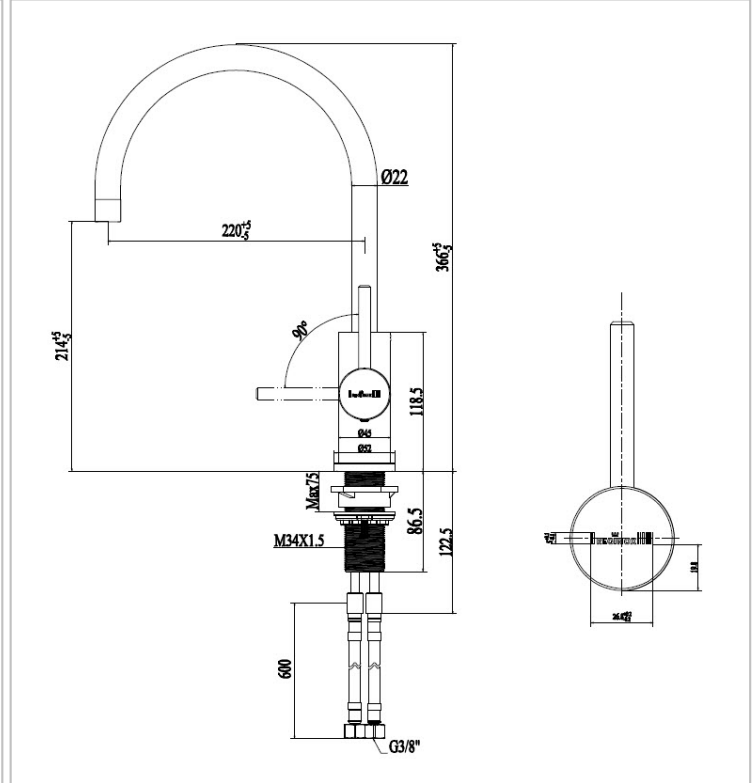

REGINOX

Cano Copper

Additional Information

Material	Brushed Nickel
SKU	R30493
Type	Single-handle tap